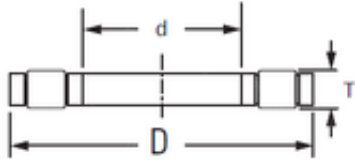

## NTN Bearing Driveshaft do Brasil

### Timken K.81218LPB thrust roller bearings

Bearing No. K.81218LPB

Size	90x135x14 mm
Bore Diameter	90 mm
Outer Diameter	135 mm
Width	14 mm
d	90 mm
D	135 mm
T	14 mm
Ea	98 mm
Eb	127 mm
Weight	0,54 Kg
Basic dynamic load rating (C)	215 kN
Basic static load rating (C0)	691 kN