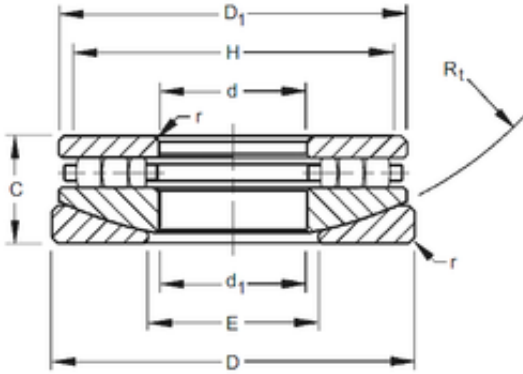

NTN Bearing Driveshaft do Brasil

Timken 140TPS159 thrust roller bearings

Bearing No. 140TPS159

140TPS159 Bearing 2D drawings and 3D CAD models

Bore Diameter	355,6 mm
Outer Diameter	581,025 mm
d	355,6 mm
D	581,025 mm
r max	6,4 mm
d1	361,95 mm
C	123,825 mm
D1	555,62 mm
E	393,7 mm
H	535 mm
R	723,9 mm