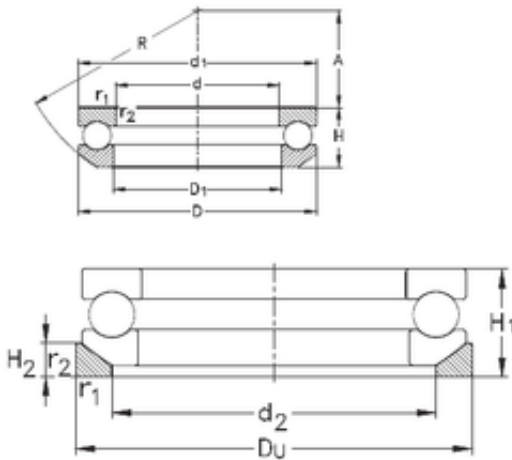

## NTN Bearing Driveshaft do Brasil

### NKE 53406+U406 thrust ball bearings

Bearing No. 53406+U406

53406+U406 Bearing 2D drawings and 3D CAD models

Size	30x70x30.1 mm
Bore Diameter	30 mm
Outer Diameter	70 mm
Width	30,1 mm
d	30 mm
D	70 mm
H	30,1 mm
d1	70 mm
d2	50 mm
r1 min.	1 mm
r2 min.	1 mm
A	20 mm
D1	32 mm
H1	33 mm
H2	9 mm
R	56 mm
Weight	0,76 Kg
Basic dynamic load rating (C)	72 kN
Basic static load rating (C0)	125 kN