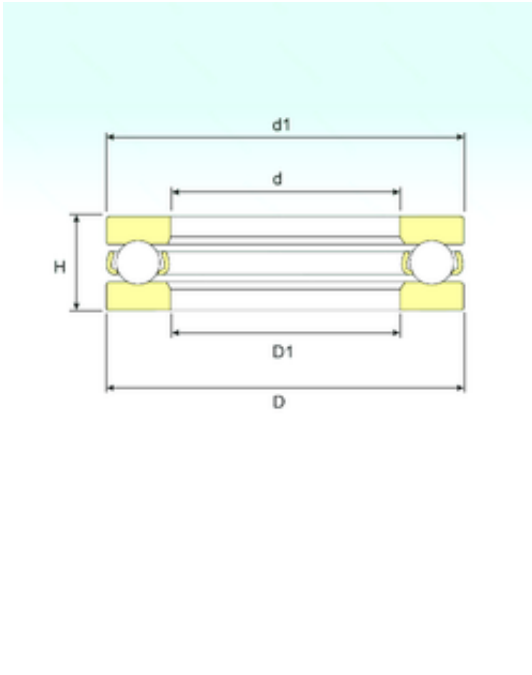

NTN Bearing Driveshaft do Brasil

51268 M Bearing 2D drawings and 3D CAD models

ISB 51268 M thrust ball bearings

Bearing No. 51268 M

Size	340x460x96 mm
Bore Diameter	340 mm
Outer Diameter	460 mm
Width	96 mm
d	340 mm
D	460 mm
H	96 mm
d1	455 mm
D1	345 mm
Weight	48,5 Kg
Basic dynamic load rating (C)	593 kN
Basic static load rating (C0)	3136 kN
(Grease) Lubrication Speed	574 r/min