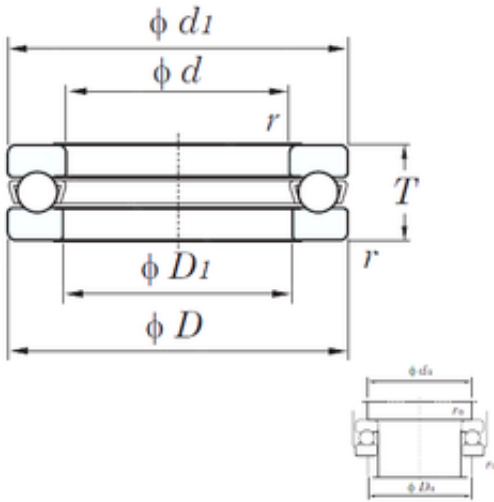

NTN Bearing Driveshaft do Brasil

KOYO 511/560 thrust ball bearings

Bearing No. 511/560

Size	560x670x85 mm
Bore Diameter	560 mm
Outer Diameter	670 mm
Width	85 mm
d	560 mm
D	670 mm
T	85 mm
d1	665 mm
r min.	3 mm
D1	565 mm
da min.	625 mm
Da max.	605 mm
ra max.	2.5 mm
Weight	60.5 Kg
Basic dynamic load rating (C)	613 kN

511/560 Bearing 2D drawings and 3D CAD models