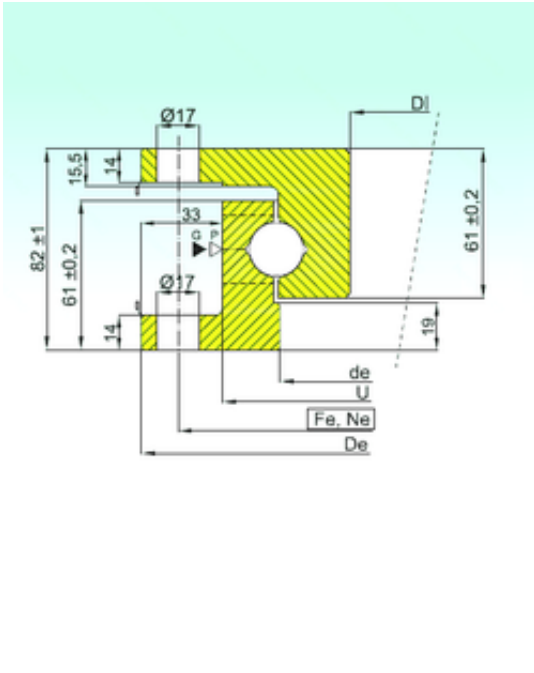

NTN Bearing Driveshaft do Brasil

ISB NK.22.0700.100-1PPN thrust ball bearings

Bearing No. NK.22.0700.100-1PPN

NK.22.0700.100-1PPN Bearing 2D drawings and 3D CAD models

Size	530x700x82 mm
Bore Diameter	530 mm
Outer Diameter	700 mm
Width	82 mm
d	530 mm
D	700 mm
H	82 mm
U	634 mm
a	584 mm
Di	530 mm
De	700 mm
Fe	670 mm
Ne	24 mm