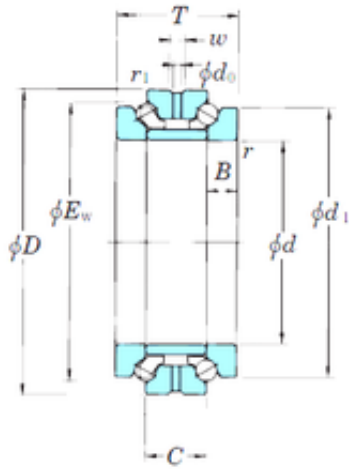

## NTN Bearing Driveshaft do Brasil

110 mm x 150 mm x 12 mm 110 mm x 150 mm  
x 12 mm KOYO 239422B thrust ball bearings

Bearing No. 239422B

Size	110x150x48 mm
Bore Diameter	110 mm
Outer Diameter	150 mm
Width	48 mm
d	110 mm
D	150 mm
Ew	141 mm
T	48 mm
B	12 mm
C	24 mm
Angle ( ° )	60 °
d1	136 mm
r min.	1,1 mm
r1 min.	0,6 mm
W	8 mm
Weight	2,25 Kg
Basic dynamic load rating (C)	53,9 kN
Basic static load rating (C0)	148 kN
(Grease) Lubrication Speed	2 700 r/min

239422B Bearing 2D drawings and 3D CAD models