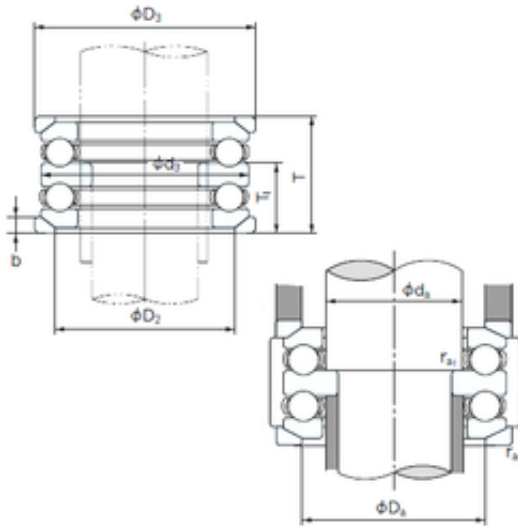

NTN Bearing Driveshaft do Brasil

54213U Bearing 2D drawings and 3D CAD models

NACHI 54213U thrust ball bearings

Bearing No. 54213U

Size	65x100x57 mm
Bore Diameter	65 mm
Outer Diameter	100 mm
Width	57 mm
d	65 mm
d2	55 mm
D	100 mm
T	57 mm
ra1 max.	0.6 mm
T1	33.5 mm
a	10 mm
b	9 mm
d3	100 mm
r min.	1 mm
r1 min.	0.6 mm
D1	67 mm
D2	82 mm
D3	105 mm
da min.	65 mm
Da max.	82 mm
ra max.	1 mm
Weight	1.72 Kg
Basic dynamic load rating (C)	75 kN
Basic static load rating (C0)	189 kN
(Grease) Lubrication Speed	1900 r/min