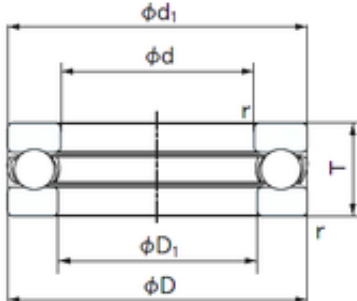

NTN Bearing Driveshaft do Brasil

NACHI 51213 thrust ball bearings

51213 Bearing 2D drawings and 3D CAD models

Bearing No. 51213

Size	65x100x27 mm
Bore Diameter	65 mm
Outer Diameter	100 mm
Width	27 mm
d	65 mm
D	100 mm
T	27 mm
d1	100 mm
r min.	1 mm
D1	67 mm
Weight	0.770 Kg
Basic dynamic load rating (C)	75 kN
Basic static load rating (C0)	189 kN
(Grease) Lubrication Speed	1900 r/min
Category	Thrust Ball Bearing
Inventory	0.0
Manufacturer Name	NACHI
Minimum Buy Quantity	N/A
Weight / Kilogram	0.772
EAN	4991893596434
Product Group	B00308
Rolling Element	Ball Bearing
Thrust Bearing	Yes
Single or Double Direction	Single Direction
Banded	No
Cage Material	Steel

NTN Bearing Driveshaft do Brasil

Precision Class	Non-Precision
Component Description	Roller Assembly Plus Raceways
Other Features	Single Row With Flat Seat
Long Description	65MM Bore 1; 67MM Bore 2; 100MM Outside Diameter; 27MM Height; Ball Bearing; Single Direction; Not Banded; Steel Cage; Non-Precision
Inch - Metric	Metric
Category	Thrust Ball Bearings
UNSPSC	31171552
Harmonized Tariff Code	8482.10.50.08
Noun	Bearing
Keyword String	Ball Thrust
Manufacturer URL	http://www.nachi.com
Manufacturer Item Number	51213BNLS
Weight / LBS	1.69756
Height	1.063 Inch 27 Millimeter
Overall Height with Aligning Washer	0 Inch 0 Millimeter
Bore 1	2.559 Inch 65 Millimeter
Outside Diameter	3.937 Inch 100 Millimeter
Bore 2	2.638 Inch 67 Millimeter