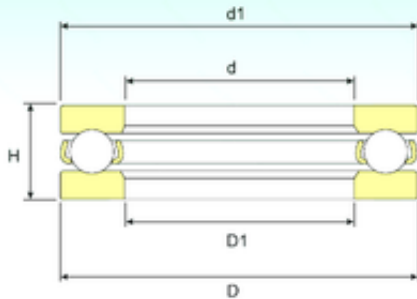

## NTN Bearing Driveshaft do Brasil

### ISB 51148 M thrust ball bearings

Bearing No. 51148 M

51148 M Bearing 2D drawings and 3D CAD models

Size	240x300x45 mm
Bore Diameter	240 mm
Outer Diameter	300 mm
Width	45 mm
d	240 mm
D	300 mm
H	45 mm
d1	317 mm
D1	243 mm
Weight	7,55 Kg
Basic dynamic load rating (C)	229 kN
Basic static load rating (C0)	1019 kN
(Grease) Lubrication Speed	1224 r/min