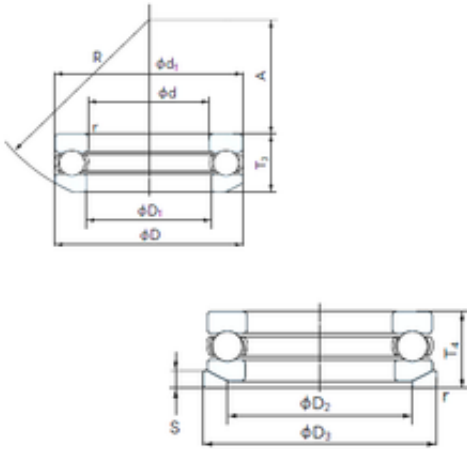

# NTN Bearing Driveshaft do Brasil

## NACHI 53406U thrust ball bearings

Bearing No. 53406U

53406U Bearing 2D drawings and 3D CAD models

Size	30x70x33 mm
Bore Diameter	30 mm
Outer Diameter	70 mm
Width	33 mm
d	30 mm
D	70 mm
T	33 mm
d1	70 mm
r min.	1 mm
A	20 mm
D1	32 mm
D2	50 mm
D3	75 mm
R	56 mm
S	9 mm
Weight	0.680 Kg
Basic dynamic load rating (C)	72,5 kN
Basic static load rating (C0)	126 kN
(Grease) Lubrication Speed	2200 r/min