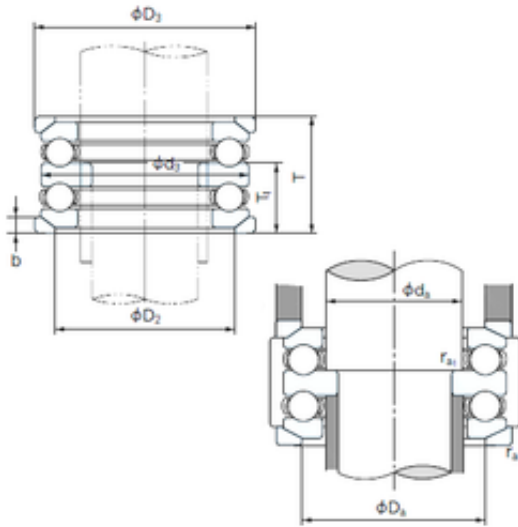

## NTN Bearing Driveshaft do Brasil

54209U Bearing 2D drawings and 3D CAD models

### NACHI 54209U thrust ball bearings

Bearing No. 54209U

Size	45x73x45 mm
Bore Diameter	45 mm
Outer Diameter	73 mm
Width	45 mm
d	45 mm
d2	35 mm
D	73 mm
T	45 mm
ra1 max.	0.6 mm
T1	27 mm
a	9 mm
b	7.5 mm
d3	73 mm
r min.	1 mm
r1 min.	0.6 mm
D1	47 mm
D2	60 mm
D3	78 mm
da min.	45 mm
Da max.	60 mm
ra max.	1 mm
Weight	0.796 Kg
Basic dynamic load rating (C)	47,5 kN
Basic static load rating (C0)	105 kN
(Grease) Lubrication Speed	2600 r/min