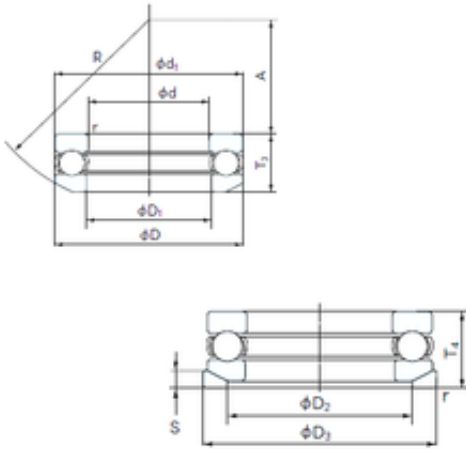

NTN Bearing Driveshaft do Brasil

NACHI 53340U thrust ball bearings

Bearing No. 53340U

53340U Bearing 2D drawings and 3D CAD models

Size	200x340x130 mm
Bore Diameter	200 mm
Outer Diameter	340 mm
Width	130 mm
d	200 mm
D	340 mm
T	130 mm
d1	335 mm
r min.	4 mm
A	92 mm
D1	205 mm
D2	270 mm
D3	350 mm
R	250 mm
S	38 mm
Weight	51.0 Kg
Basic dynamic load rating (C)	625 kN
Basic static load rating (C0)	2380 kN
(Grease) Lubrication Speed	470 r/min