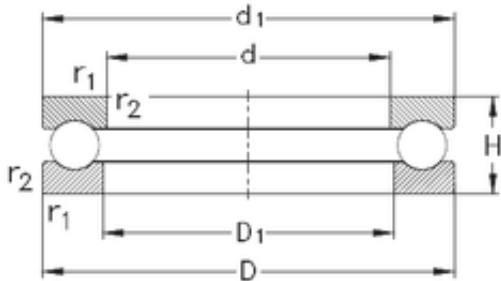

NTN Bearing Driveshaft do Brasil

NKE 51405 thrust ball bearings

Bearing No. 51405

| | |
|-------------------------------|-------------|
| Size | 25x60x24 mm |
| Bore Diameter | 25 mm |
| Outer Diameter | 60 mm |
| Width | 24 mm |
| d | 25 mm |
| D | 60 mm |
| H | 24 mm |
| d1 | 60 mm |
| r1 min. | 1 mm |
| r2 min. | 1 mm |
| D1 | 27 mm |
| Weight | 0,36 Kg |
| Basic dynamic load rating (C) | 56 kN |
| Basic static load rating (C0) | 90 kN |

51405 Bearing 2D drawings and 3D CAD models