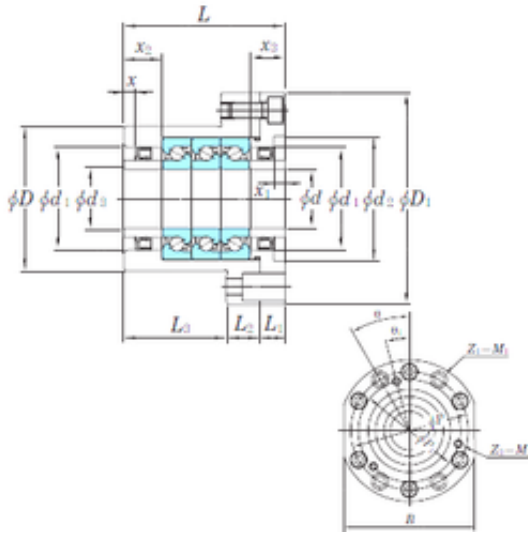

NTN Bearing Driveshaft do Brasil

20 mm x 60 mm x 80 mm 20 mm x 60 mm x 80 mm KOYO BSU2047BDF - T thrust ball bearings

Bearing No. BSU2047BDF - T

Bearing number : BSU2047BDF	T
Bore Diameter	20 mm
Outer Diameter	60 mm
d	20 mm
D	60 mm
D1	90 mm
L2	15 mm
L3	35 mm
x	6 mm
d1	38 mm
d2	47 mm
d3	28 mm
B	80 mm
L	65 mm
L1	15 mm

BSU2047BDF - T Bearing 2D drawings and 3D CAD models