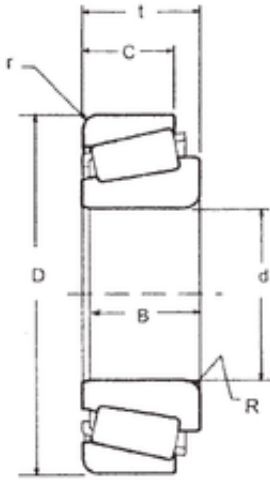

NTN Bearing Driveshaft do Brasil

30 mm x 62 mm x 25 mm 30 mm x 62 mm x 25 mm FBJ 33206 tapered roller bearings

Bearing No. 33206

| | |
|-------------------------------|-------------|
| Size | 30x62x25 mm |
| Bore Diameter | 30 mm |
| Outer Diameter | 62 mm |
| Width | 25 mm |
| d | 30 mm |
| D | 62 mm |
| T | 25 mm |
| B | 25 mm |
| C | 19,5 mm |
| R | 1 mm |
| r | 2 mm |
| Weight | 0,344 Kg |
| Basic dynamic load rating (C) | 65 kN |

33206 Bearing 2D drawings and 3D CAD models