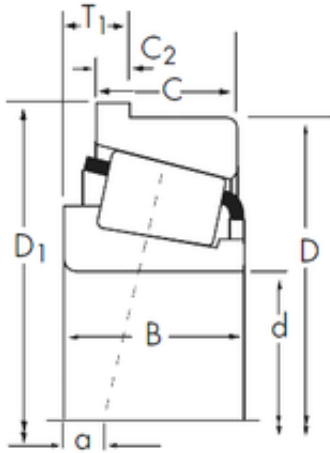

## NTN Bearing Driveshaft do Brasil

133,35 mm x 234,95 mm x 63,5 mm 133,35 mm  
x 234,95 mm x 63,5 mm Timken 95525/95925-B  
tapered roller bearings

Bearing No. 95525/95925-B

Size	133.35x234.95x63.5 mm
Bore Diameter	133,35 mm
Outer Diameter	234,95 mm
Width	63,5 mm
d	133,35 mm
D	234,95 mm
T1	25,4 mm
B	63,5 mm
C	49,212 mm
R	9,7 mm

95525/95925-B Bearing 2D drawings and 3D CAD models