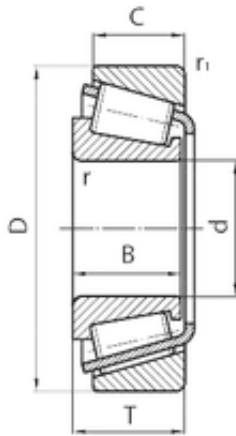

## NTN Bearing Driveshaft do Brasil

88,9 mm x 200 mm x 49,212 mm 88,9 mm x 200 mm x 49,212 mm Timken NP697931/NP241715 tapered roller bearings

Bearing No. NP697931/NP241715

Size	88.9x200x49.212 mm
Bore Diameter	88,9 mm
Outer Diameter	200 mm
Width	49,212 mm
d	88,9 mm
D	200 mm
B	49,212 mm

NP697931/NP241715 Bearing 2D drawings and 3D CAD models