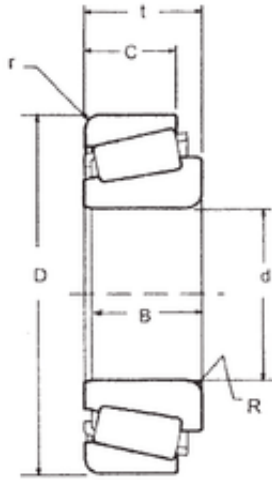

NTN Bearing Driveshaft do Brasil

105 mm x 190 mm x 50 mm 105 mm x 190 mm
x 50 mm FBJ 32221 tapered roller bearings

Bearing No. 32221

Size	105x190x53 mm
Bore Diameter	105 mm
Outer Diameter	190 mm
Width	53 mm
d	105 mm
D	190 mm
T	53 mm
B	50 mm
C	43 mm
R	2,5 mm
r	3 mm
Weight	6,25 Kg
Basic dynamic load rating (C)	360 kN

32221 Bearing 2D drawings and 3D CAD models