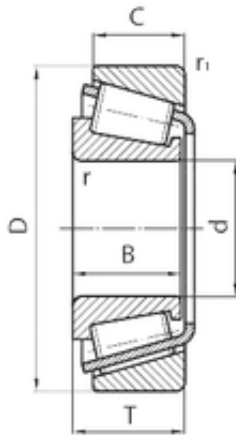

NTN Bearing Driveshaft do Brasil

38 mm x 63 mm x 19 mm 38 mm x 63 mm x 19 mm SKF BT1B 332821BA/Q tapered roller bearings

Bearing No. BT1B 332821BA/Q

Size	38x63x17 mm
Bore Diameter	38 mm
Outer Diameter	63 mm
Width	17 mm
d	38 mm
D	63 mm
T	17 mm
B	19 mm

BT1B 332821BA/Q Bearing 2D drawings and 3D CAD models