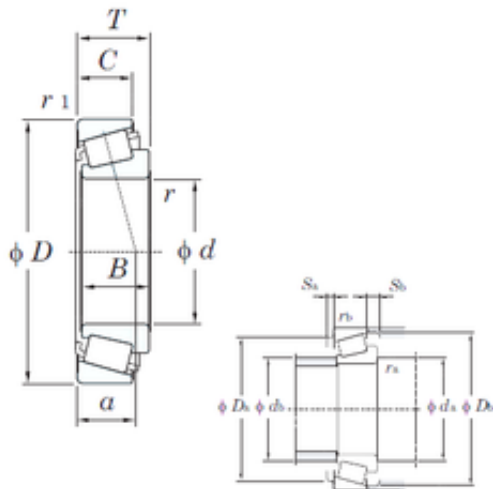

NTN Bearing Driveshaft do Brasil

HM624749/HM624716 Bearing 2D drawings and 3D CAD models

KOYO HM624749/HM624716 tapered roller bearings

Bearing No. HM624749/HM624716

Bore Diameter	120,65 mm
Width	46,038 mm
d	120,65 mm
T	46,038 mm
B	46,038 mm
C	34,925 mm
a	41,6 mm
r min.	3,6 mm
r1 min.	1,6 mm
Da	174 mm
db	132 mm
da	146 mm
Db	184 mm
Basic dynamic load rating (C)	313 kN
Basic static load rating (C0)	512 kN
Calculation factor (e)	0,43
Calculation factor (Y0)	0,77