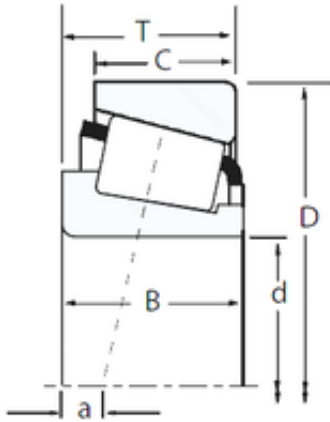

NTN Bearing Driveshaft do Brasil

340 mm x 460 mm x 76 mm 340 mm x 460 mm
x 76 mm Timken 32968 tapered roller bearings

Bearing No. 32968

Size	340x460x76 mm
Bore Diameter	340 mm
Outer Diameter	460 mm
Width	76 mm
d	340 mm
D	460 mm
T	76 mm
B	76 mm
C	57 mm
R	4 mm
r	3 mm
Weight	34,46 Kg
Dynamic load rating radial (C)	1220 kN
Calculation factor (e)	0,44

32968 Bearing 2D drawings and 3D CAD models