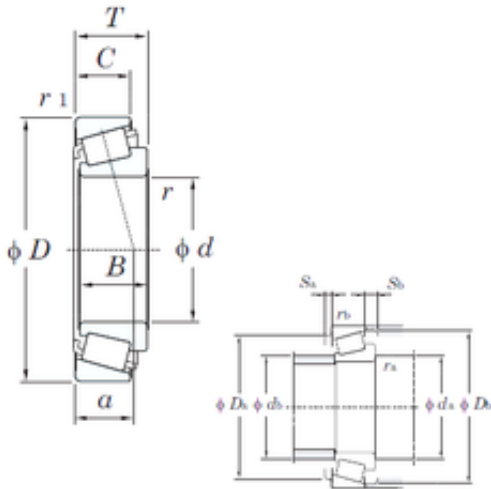

NTN Bearing Driveshaft do Brasil

KOYO 750R/742 tapered roller bearings

Bearing No. 750R/742

Bore Diameter	79,375 mm
Width	46,672 mm
d	79,375 mm
T	44,45 mm
B	46,672 mm
C	36,512 mm
a	32,4 mm
r min.	3,6 mm
r1 min.	3,2 mm
Da	134 mm
db	90 mm
da	96 mm
Db	142 mm
Basic dynamic load rating (C)	264 kN
Basic static load rating (C0)	368 kN
Calculation factor (e)	0,33
Calculation factor (Y0)	1,01

750R/742 Bearing 2D drawings and 3D CAD models