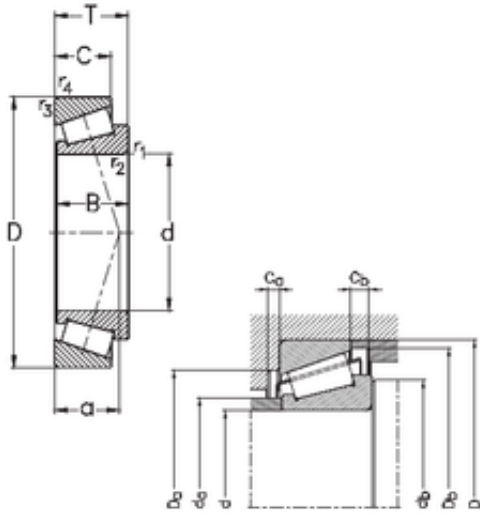

NTN Bearing Driveshaft do Brasil

70 mm x 140 mm x 35,5 mm 70 mm x 140 mm x 35,5 mm NKE T7FC070 tapered roller bearings

Bearing No. T7FC070

Size	70x140x39 mm
Bore Diameter	70 mm
Outer Diameter	140 mm
Width	39 mm
d	70 mm
D	140 mm
T	39 mm
B	35,5 mm
C	27 mm
a	47 mm
r1 min.	3 mm
r2 min.	3 mm
r3 min.	3 mm
r4 min.	3 mm
da max	82 mm
Da min	106 mm
db min	82 mm
Db min.	133 mm
Weight	2,65 Kg
Basic dynamic load rating (C)	176 kN
Basic static load rating (C0)	240 kN
Limiting speed	4500 r/min
Calculation factor (e)	0,88
Calculation factor (Y)	0,68

T7FC070 Bearing 2D drawings and 3D CAD models