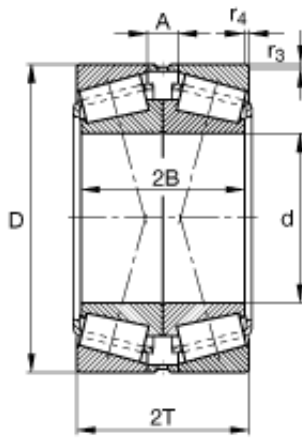

NTN Bearing Driveshaft do Brasil

32944-N11CA Bearing 2D drawings and 3D CAD models

FAG 32944-N11CA tapered roller bearings

Bearing No. 32944-N11CA

Size	220x300x102 mm
Bore Diameter	220 mm
Outer Diameter	300 mm
Width	102 mm
d	220 mm
D	300 mm
2T	102 mm
2B	102 mm
A	24 mm
$C_{a \min}$	9 mm
$D_{a \max}$	288 mm
$D_{a \min}$	275 mm
$d_{a \max}$	234 mm
$r_{3,4 \min}$	2,5 mm
$r_{b \max}$	2,5 mm
m	20,3 kg / Weight
C_r	850000 N / Dynamic load rating (radial)
C_{0r}	1960000 N / Static load rating (radial)
e	0,43
Y_0	1,55
Y_1	1,59
Y_2	2,36
C_{ur}	221000 N / Fatigue limit load, radial

NTN Bearing Driveshaft do Brasil

n_G	2150 1/min
n_B	1060 1/min / Reference speed