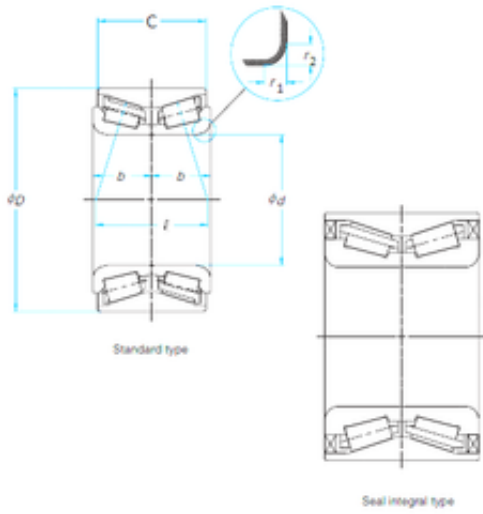

NTN Bearing Driveshaft do Brasil

25 mm x 52 mm x 42 mm 25 mm x 52 mm x 42 mm SNR FC41950 tapered roller bearings

Bearing No. FC41950

Size	25x52x42 mm
Bore Diameter	25 mm
Outer Diameter	52 mm
Width	42 mm
d	25 mm
D	52 mm
B	42 mm
C	42 mm

FC41950 Bearing 2D drawings and 3D CAD models