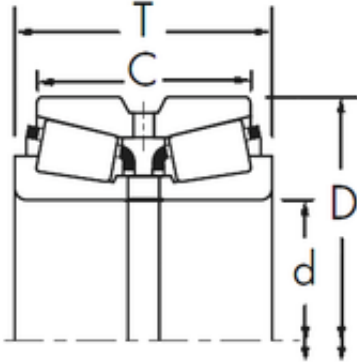

NTN Bearing Driveshaft do Brasil

Timken 27690/27620DA+X2S-27690 tapered roller bearings

Bearing No. 27690/27620DA+X2S-27690

27690/27620DA+X2S-27690 Bearing 2D drawings and 3D CAD models

Size	83.345x125.412x55.56 mm
Bore Diameter	83,345 mm
Outer Diameter	125,412 mm
Width	55,56 mm
d	83,345 mm
D	125,412 mm
T	55,56 mm
C	44,45 mm
R	3,5 mm
r	0,8 mm