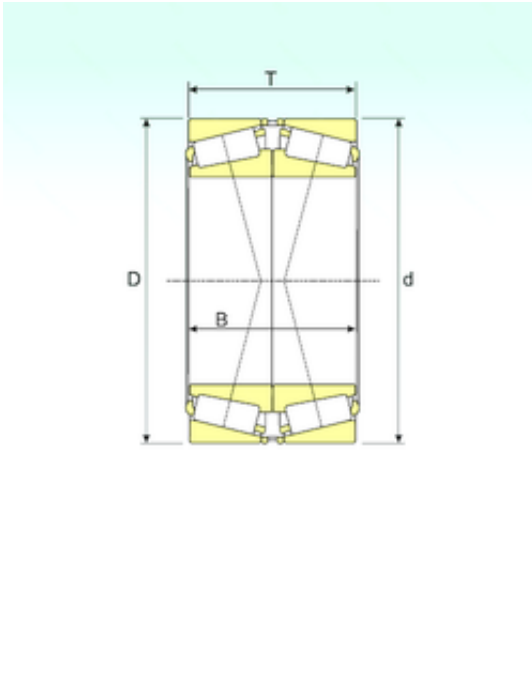

NTN Bearing Driveshaft do Brasil

31316J1/DF Bearing 2D drawings and 3D CAD models

ISB 31316J1/DF tapered roller bearings

Bearing No. 31316J1/DF

Size	80x170x85 mm
Bore Diameter	80 mm
Outer Diameter	170 mm
Width	85 mm
d	80 mm
D	170 mm
T	85 mm
Weight	8,75 Kg
Basic dynamic load rating (C)	372,4 kN
Basic static load rating (C0)	519,4 kN
(Grease) Lubrication Speed	3600 r/min