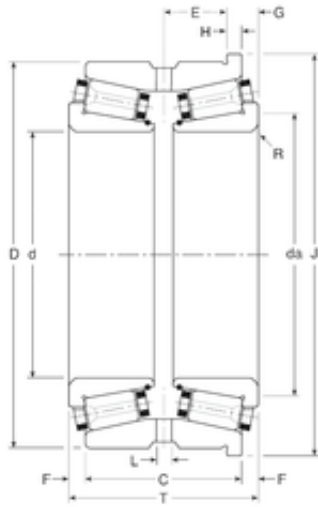

NTN Bearing Driveshaft do Brasil

Gamet 206210/206290H tapered roller bearings

Bearing No. 206210/206290H

Size	210x290x114 mm
Bore Diameter	210 mm
Outer Diameter	290 mm
Width	114 mm
d	210 mm
D	290 mm
T	114 mm
C	96 mm
E	40 mm
F	9 mm
G	17 mm
H	8 mm
J	298 mm
L	12 mm
R	3,5 mm
da	238 mm
Weight	17,3 Kg

206210/206290H Bearing 2D drawings and 3D CAD models