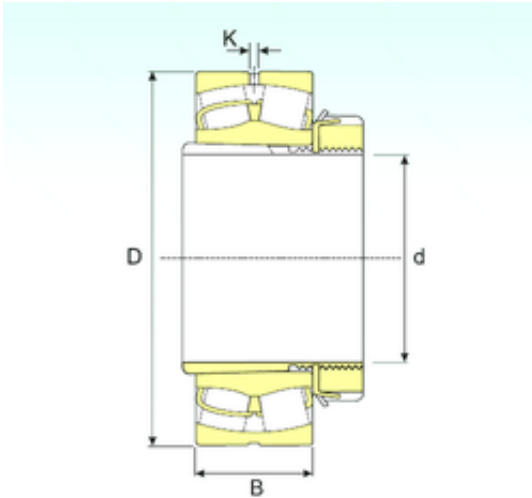

NTN Bearing Driveshaft do Brasil

200 mm x 340 mm x 90 mm 200 mm x 340 mm
x 90 mm ISB 23044 EKW33+OH3044 spherical
roller bearings

Bearing No. 23044 EKW33+OH3044

| | |
|----------------------------------|---------------|
| Size | 200x340x90 mm |
| Bore Diameter | 200 mm |
| Outer Diameter | 340 mm |
| Width | 90 mm |
| d | 200 mm |
| D | 340 mm |
| B | 90 mm |
| B1 | 126 mm |
| C | 90 mm |
| K | 7,5 mm |
| Weight | 39,4 Kg |
| Basic dynamic load rating (C) | 1196 kN |
| Basic static load rating (C0) | 1823 kN |
| (Grease) Lubrication Speed | 1530 r/min |

23044 EKW33+OH3044 Bearing 2D drawings and 3D
CAD models