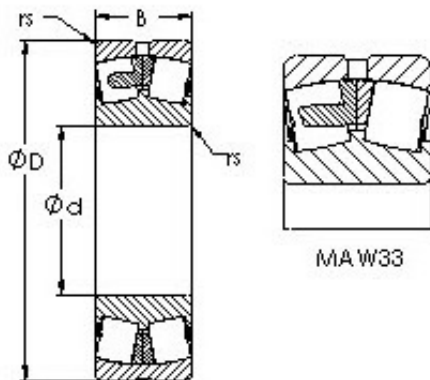

NTN Bearing Driveshaft do Brasil

AST 22315MAC4F80W33 spherical roller bearings

Bearing No. 22315MAC4F80W33

Size	75x160x55 mm
Bore Diameter	75 mm
Outer Diameter	160 mm
Width	55 mm
Bearing Type	straight bore, lube groove and holes
Bore Dia (d)	75.0000
Outer Dia (D)	160.0000
Width (B)	55.0000
Radius (min) (rs)	2.100
Dynamic Load Rating (Cr)	380,000
Static Load Rating (Cor)	475,000
Max Speed (Grease) (X1000 RPM)	2
Max Speed (Oil) (X1000 RPM)	3
Weight (g)	5,570.00
Material	52100 Chrome steel, or equivalent

22315MAC4F80W33 Bearing 2D drawings and 3D CAD models