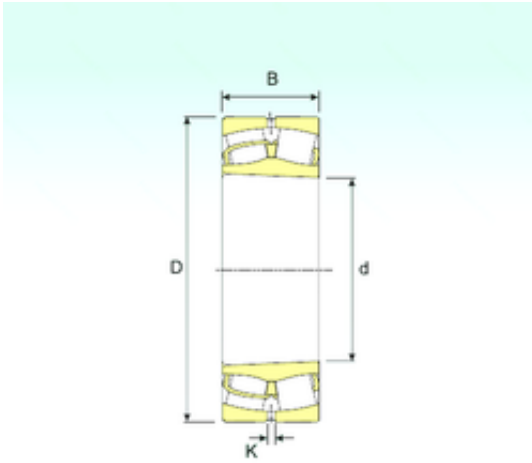

NTN Bearing Driveshaft do Brasil

130 mm x 280 mm x 93 mm 130 mm x 280 mm
x 93 mm ISB 22326 KVA spherical roller bearings

Bearing No. 22326 KVA

Size	130x280x93 mm
Bore Diameter	130 mm
Outer Diameter	280 mm
Width	93 mm
d	130 mm
D	280 mm
B	93 mm
C	93 mm
K	9 mm
Weight	29 Kg
Basic dynamic load rating (C)	1098 kN
Basic static load rating (C0)	1294 kN
(Grease) Lubrication Speed	1836 r/min

22326 KVA Bearing 2D drawings and 3D CAD models