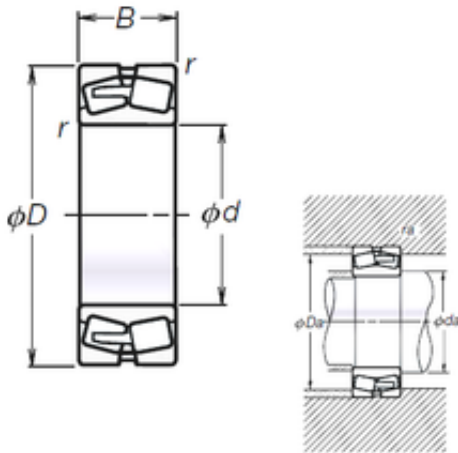

NTN Bearing Driveshaft do Brasil

65 mm x 140 mm x 48 mm 65 mm x 140 mm x 48 mm NSK TL22313EAE4 spherical roller bearings

Bearing No. TL22313EAE4

Size	65x140x48 mm
Bore Diameter	65 mm
Outer Diameter	140 mm
Width	48 mm
d	65 mm
D	140 mm
B	48 mm
C	48 mm
r min.	2,1 mm
da min.	77 mm
da max	84 mm
Da min	128 mm
Da max.	119 mm
ra max.	2 mm
Weight	3,52 Kg
Basic dynamic load rating (C)	375 kN
Basic static load rating (C0)	380 kN
(Grease) Lubrication Speed	3 200 r/min
(Oil) Lubrication Speed	4 000 r/min
Calculation factor (e)	0,33
Calculation factor (Y0)	2
Calculation factor (Y2)	3

TL22313EAE4 Bearing 2D drawings and 3D CAD models