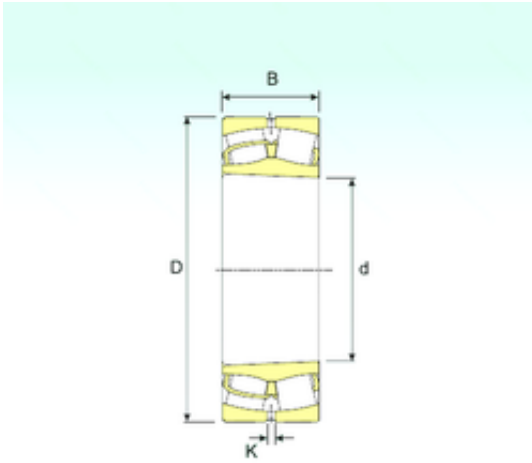

NTN Bearing Driveshaft do Brasil

23230 K Bearing 2D drawings and 3D CAD models

150 mm x 270 mm x 96 mm 150 mm x 270 mm
x 96 mm ISB 23230 K spherical roller bearings

Bearing No. 23230 K

Size	150x270x96 mm
Bore Diameter	150 mm
Outer Diameter	270 mm
Width	96 mm
d	150 mm
D	270 mm
B	96 mm
C	96 mm
K	6 mm
Weight	24,5 Kg
Basic dynamic load rating (C)	1058 kN
Basic static load rating (C0)	1431 kN
(Grease) Lubrication Speed	1683 r/min