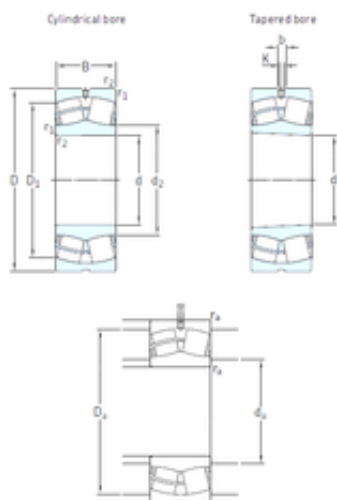

NTN Bearing Driveshaft do Brasil

220 mm x 340 mm x 118 mm 220 mm x 340 mm
x 118 mm SKF 24044CCK30/W33 spherical roller
bearings

Bearing No. 24044CCK30/W33

Size	220x340x118 mm
Bore Diameter	220 mm
Outer Diameter	340 mm
Width	118 mm
d	220 mm
D	340 mm
B	118 mm
C	118 mm
b	11,1 mm
d2	244 mm
r1 min.	3 mm
r2 min.	3 mm
D1	295 mm
K	6 mm
da min.	233 mm
Da max.	327 mm
ra max.	2,5 mm
Weight	40 Kg
Basic dynamic load rating (C)	1560 kN
Basic static load rating (C0)	2600 kN
Fatigue load limit (Pu)	212
Reference speed	1200 r/min
Limiting speed	1700 r/min
Calculation factor (e)	0,33

24044CCK30/W33 Bearing 2D drawings and 3D CAD
models

NTN Bearing Driveshaft do Brasil

Calculation factor (Y0)	2
Calculation factor (Y1)	2