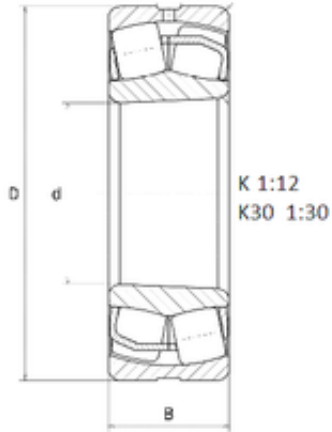

## NTN Bearing Driveshaft do Brasil

40,000 mm x 90,000 mm x 33,000 mm 40,000  
mm x 90,000 mm x 33,000 mm SNR  
22308EAKW33 spherical roller bearings

Bearing No. 22308EAKW33

Size	40x90x33 mm
Bore Diameter	40,000 mm
Outer Diameter	90,000 mm
Width	33,000 mm
d	40,000 mm
D	90,000 mm
B	33,000 mm
C	33,000 mm

22308EAKW33 Bearing 2D drawings and 3D CAD models