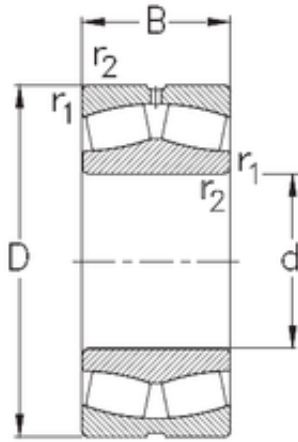

NTN Bearing Driveshaft do Brasil

220 mm x 400 mm x 144 mm 220 mm x 400 mm
x 144 mm NKE 23244-MB-W33 spherical roller
bearings

Bearing No. 23244-MB-W33

Size	220x400x144 mm
Bore Diameter	220 mm
Outer Diameter	400 mm
Width	144 mm
d	220 mm
D	400 mm
B	144 mm
C	144 mm
r1 min.	4 mm
r2 min.	4 mm
Weight	83 Kg
Basic dynamic load rating (C)	2040 kN
Basic static load rating (C0)	3290 kN
Limiting speed	1500 r/min
Calculation factor (e)	0,36
Calculation factor (Y0)	1,8
Calculation factor (Y1)	1,9

23244-MB-W33 Bearing 2D drawings and 3D CAD models