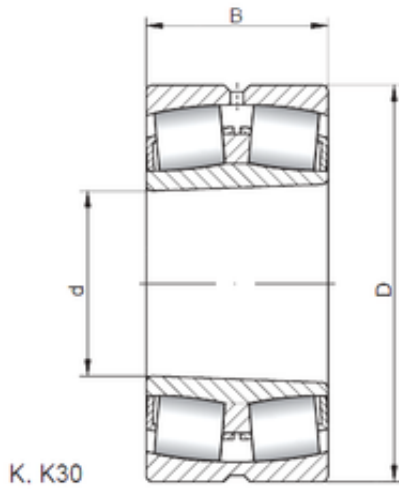

NTN Bearing Driveshaft do Brasil

1000 mm x 1420 mm x 412 mm 1000 mm x 1420 mm x 412 mm ISO 240/1000 K30W33 spherical roller bearings

Bearing No. 240/1000 K30W33

Size	1000x1420x412 mm
Bore Diameter	1000 mm
Outer Diameter	1420 mm
Width	412 mm
d	1000 mm
D	1420 mm
B	412 mm
C	412 mm

240/1000 K30W33 Bearing 2D drawings and 3D CAD models