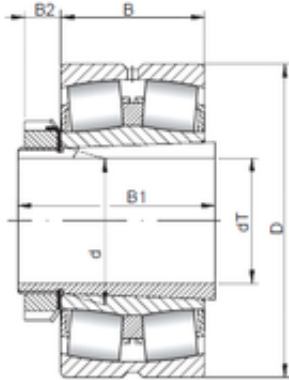

NTN Bearing Driveshaft do Brasil

460 mm x 830 mm x 296 mm 460 mm x 830 mm
x 296 mm ISO 23292 KCW33+H3292 spherical
roller bearings

Bearing No. 23292 KCW33+H3292

Size	460x830x296 mm
Bore Diameter	460 mm
Outer Diameter	830 mm
Width	296 mm
d	460 mm
d1	430 mm
D	830 mm
B	296 mm
C	296 mm
B1	382 mm
B2	75 mm

23292 KCW33+H3292 Bearing 2D drawings and 3D
CAD models