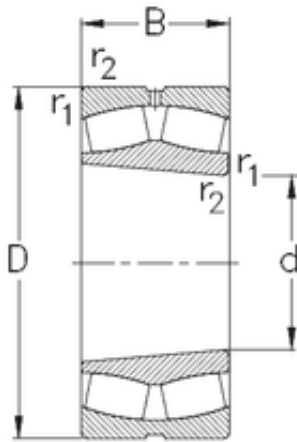

NTN Bearing Driveshaft do Brasil

360 mm x 480 mm x 90 mm 360 mm x 480 mm
x 90 mm NKE 23972-K-MB-W33 spherical roller
bearings

Bearing No. 23972-K-MB-W33

Size	360x480x90 mm
Bore Diameter	360 mm
Outer Diameter	480 mm
Width	90 mm
d	360 mm
D	480 mm
B	90 mm
C	90 mm
r1 min.	3 mm
r2 min.	3 mm
Weight	47 Kg
Basic dynamic load rating (C)	998 kN
Basic static load rating (C0)	2054 kN
Limiting speed	1300 r/min
Calculation factor (e)	0,17
Calculation factor (Y0)	4,19
Calculation factor (Y1)	4,28

23972-K-MB-W33 Bearing 2D drawings and 3D CAD
models