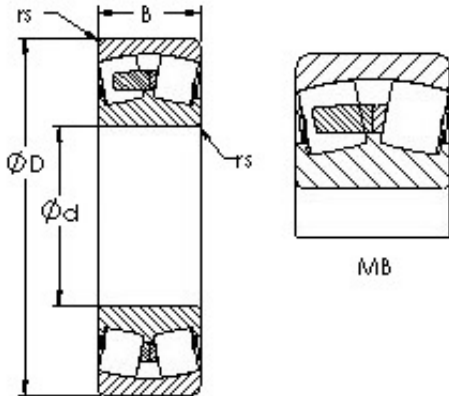

NTN Bearing Driveshaft do Brasil

AST 23028MB spherical roller bearings

Bearing No. 23028MB

Size	140x210x53 mm
Bore Diameter	140 mm
Outer Diameter	210 mm
Width	53 mm
Bearing Type	straight bore
Bore Dia (d)	140.0000
Outer Dia (D)	210.0000
Width (B)	53.0000
Radius (min) (rs)	2.000
Dynamic Load Rating (Cr)	435,000
Static Load Rating (Cor)	750,000
Max Speed (Grease) (X1000 RPM)	2
Max Speed (Oil) (X1000 RPM)	2
Weight (g)	6,180.00
Material	52100 Chrome steel, or equivalent

23028MB Bearing 2D drawings and 3D CAD models