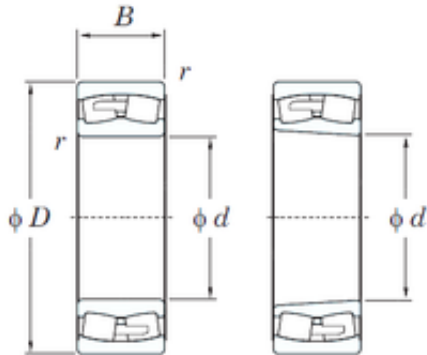

NTN Bearing Driveshaft do Brasil

630 mm x 920 mm x 290 mm 630 mm x 920 mm x 290 mm KOYO 240/630RHAK30 spherical roller bearings

Bearing No. 240/630RHAK30

Size	630x920x290 mm
Bore Diameter	630 mm
Outer Diameter	920 mm
Width	290 mm
d	630 mm
D	920 mm
B	290 mm
C	290 mm
r min.	7.5 mm
Weight	643 Kg
Basic dynamic load rating (C)	7570 kN
Basic static load rating (C0)	17600 kN
Calculation factor (e)	0.28
Calculation factor (Y0)	2.32
Calculation factor (Y1)	2.37

240/630RHAK30 Bearing 2D drawings and 3D CAD models