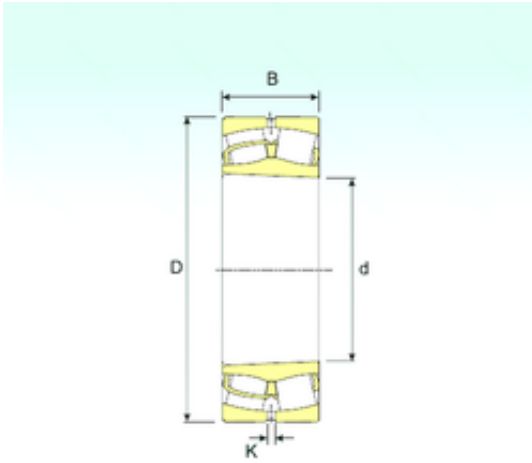

NTN Bearing Driveshaft do Brasil

22213 K Bearing 2D drawings and 3D CAD models

65 mm x 120 mm x 31 mm 65 mm x 120 mm x 31 mm ISB 22213 K spherical roller bearings

Bearing No. 22213 K

| | |
|-------------------------------|--------------|
| Size | 65x120x31 mm |
| Bore Diameter | 65 mm |
| Outer Diameter | 120 mm |
| Width | 31 mm |
| d | 65 mm |
| D | 120 mm |
| B | 31 mm |
| C | 31 mm |
| K | 3 mm |
| Weight | 1,55 Kg |
| Basic dynamic load rating (C) | 189 kN |
| Basic static load rating (C0) | 212 kN |
| (Grease) Lubrication Speed | 5355 r/min |