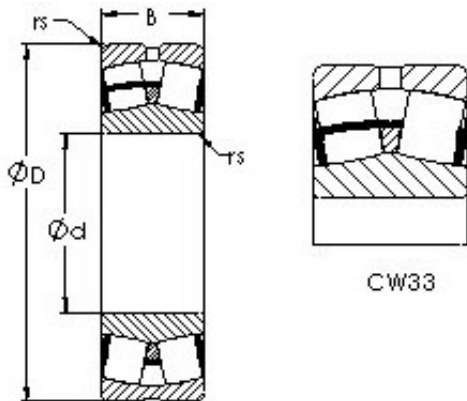

### AST 23234CW33 spherical roller bearings

Bearing No. 23234CW33

Size	170x310x110 mm
Bore Diameter	170 mm
Outer Diameter	310 mm
Width	110 mm
Bearing Type	straight bore, lube groove and holes
Bore Dia (d)	170.0000
Outer Dia (D)	310.0000
Width (B)	110.0000
Radius (min) (rs)	4.000
Dynamic Load Rating (Cr)	1,460,000
Static Load Rating (Cor)	2,320,000
Max Speed (Grease) (X000 RPM)	1
Max Speed (Oil) (X000 RPM)	1
Weight (g)	35,670.00
Material	52100 Chrome steel, or equivalent

23234CW33 Bearing 2D drawings and 3D CAD models