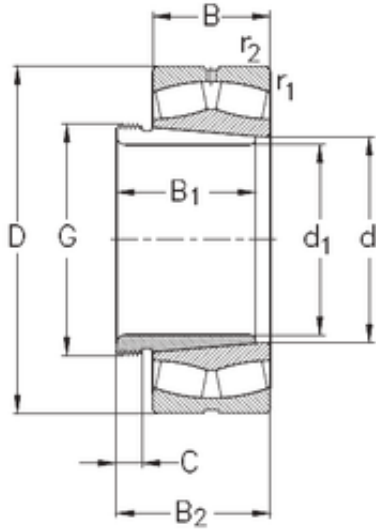

NTN Bearing Driveshaft do Brasil

560 mm x 750 mm x 140 mm 560 mm x 750 mm
x 140 mm NKE 239/560-K-MB-W33+AH39/560
spherical roller bearings

Bearing No. 239/560-K-MB-W33+AH39/560

Size	560x750x140 mm
Bore Diameter	560 mm
Outer Diameter	750 mm
Width	140 mm
d	560 mm
d1	530 mm
D	750 mm
B	140 mm
C	140 mm
r1 min.	5 mm
r2 min.	5 mm
B1	180 mm
B2	190 mm
C	37 mm
Thread (G)	Tr 580x6
Weight	277,4 Kg
Basic dynamic load rating (C)	3029 kN
Basic static load rating (C0)	7228 kN
Limiting speed	600 r/min
Calculation factor (e)	0,16
Calculation factor (Y0)	4,19
Calculation factor (Y1)	4,28

239/560-K-MB-W33+AH39/560 Bearing 2D drawings
and 3D CAD models