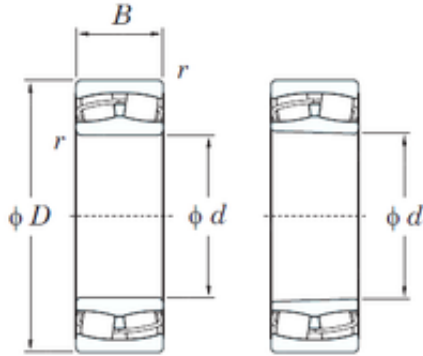

## NTN Bearing Driveshaft do Brasil

60 mm x 130 mm x 46 mm 60 mm x 130 mm x 46 mm KOYO 22312RHR spherical roller bearings

Bearing No. 22312RHR

Size	60x130x46 mm
Bore Diameter	60 mm
Outer Diameter	130 mm
Width	46 mm
d	60 mm
D	130 mm
B	46 mm
C	46 mm
r min.	2,1 mm
da min.	72 mm
Da max.	118 mm
ra max.	2 mm
Weight	3,06 Kg
Basic dynamic load rating (C)	283 kN
Basic static load rating (C0)	334 kN
(Grease) Lubrication Speed	2800 r/min
(Oil) Lubrication Speed	3700 r/min
Calculation factor (e)	0,36
Calculation factor (Y0)	1,82
Calculation factor (Y1)	1,86

22312RHR Bearing 2D drawings and 3D CAD models