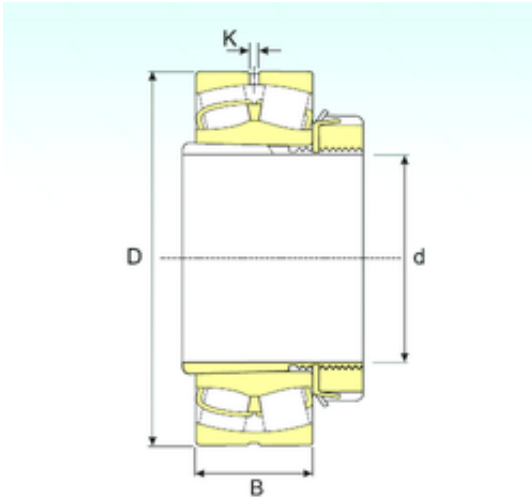

NTN Bearing Driveshaft do Brasil

65 mm x 130 mm x 31 mm 65 mm x 130 mm x 31 mm ISB 22215 EKW33+H315 spherical roller bearings

Bearing No. 22215 EKW33+H315

Size	65x130x31 mm
Bore Diameter	65 mm
Outer Diameter	130 mm
Width	31 mm
d	65 mm
D	130 mm
B	31 mm
B1	55 mm
C	31 mm
K	3 mm
Weight	2,45 Kg
Basic dynamic load rating (C)	208 kN
Basic static load rating (C0)	235 kN
(Grease) Lubrication Speed	4820 r/min

22215 EKW33+H315 Bearing 2D drawings and 3D CAD models