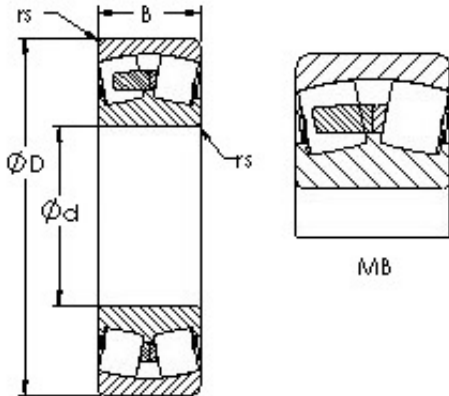

### AST 22209MB spherical roller bearings

Bearing No. 22209MB

Size	45x85x23 mm
Bore Diameter	45 mm
Outer Diameter	85 mm
Width	23 mm
Bearing Type	straight bore
Bore Dia (d)	45.0000
Outer Dia (D)	85.0000
Width (B)	23.0000
Radius (min) (rs)	1.100
Dynamic Load Rating (Cr)	77,000
Static Load Rating (Cor)	87,500
Max Speed (Grease) (X1000 RPM)	4
Max Speed (Oil) (X1000 RPM)	6
Weight (g)	730.00
Material	52100 Chrome steel, or equivalent

22209MB Bearing 2D drawings and 3D CAD models