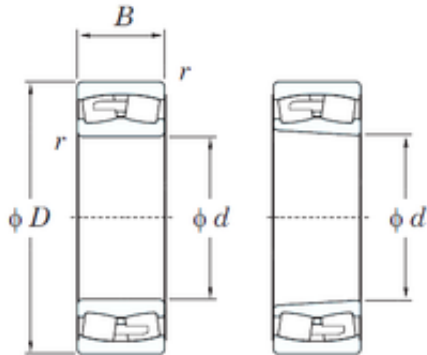

NTN Bearing Driveshaft do Brasil

240 mm x 360 mm x 118 mm 240 mm x 360 mm
x 118 mm KOYO 24048RHA spherical roller
bearings

Bearing No. 24048RHA

24048RHA Bearing 2D drawings and 3D CAD models

Size	240x360x118 mm
Bore Diameter	240 mm
Outer Diameter	360 mm
Width	118 mm
d	240 mm
D	360 mm
B	118 mm
C	118 mm
r min.	3 mm
da min.	254 mm
Da max.	346 mm
ra max.	2,5 mm
Weight	39,6 Kg
Basic dynamic load rating (C)	1430 kN
Basic static load rating (C0)	2840 kN
(Grease) Lubrication Speed	870 r/min
(Oil) Lubrication Speed	1200 r/min
Calculation factor (e)	0,3
Calculation factor (Y0)	2,19
Calculation factor (Y1)	2,24
Bearing No.	24048RHA
r(min)	3
Cr	1750
C0r	2840

NTN Bearing Driveshaft do Brasil

Cu	215
Grease lub.	870
Oil lub.	1200
da(min)	254
Da(max)	346
ra(max)	2.5
e	0.30
Y1	2.24
Y2	3.33
Y0	2.19
(Refer.) Mass(kg)	39.6