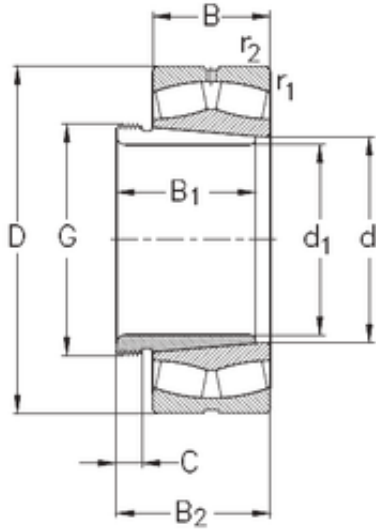

## NTN Bearing Driveshaft do Brasil

130 mm x 280 mm x 93 mm 130 mm x 280 mm  
x 93 mm NKE 22326-E-K-W33+AHX2326  
spherical roller bearings

Bearing No. 22326-E-K-W33+AHX2326

22326-E-K-W33+AHX2326 Bearing 2D drawings and  
3D CAD models

Size	130x280x93 mm
Bore Diameter	130 mm
Outer Diameter	280 mm
Width	93 mm
d	130 mm
d1	125 mm
D	280 mm
B	93 mm
C	93 mm
r1 min.	4 mm
r2 min.	4 mm
B1	115 mm
B2	119 mm
C	19 mm
Thread (G)	M 145x2
Weight	30 Kg
Basic dynamic load rating (C)	1090 kN
Basic static load rating (C0)	1380 kN
Limiting speed	2400 r/min
Calculation factor (e)	0,33
Calculation factor (Y0)	2
Calculation factor (Y1)	2,1